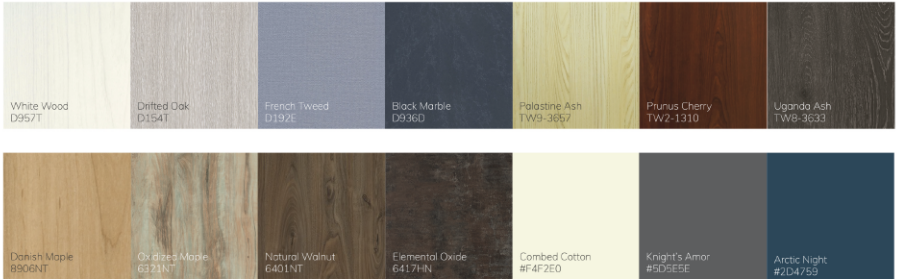

## TYPE OF CORE

Hollow Core Infill

Honeycomb Infill

Mineralwool Infill

Solid Core Infill

## LAMINATED FLUSH DOOR

V-015 G/l

Finish - Formica  
8846NT Oiled Legno

V-012 G/l

Finish - Formica  
9222NT Grayed Maple

V-010 G/l

Finish - Formica  
9484NG Oxidized Beamwood

H-004 G/l

Finish - Formica  
3476HN Jet Sequoia

V-014 G/l

Finish - Nilam Makmur  
NM9031 Reverie

V-015 G/l

Finish - Nilam Makmur  
NM3705 Cherry

V-012 G/l

Finish - Nilam Makmur  
NM3004 Grid

V-010 G/l

## COLOUR SELECTION